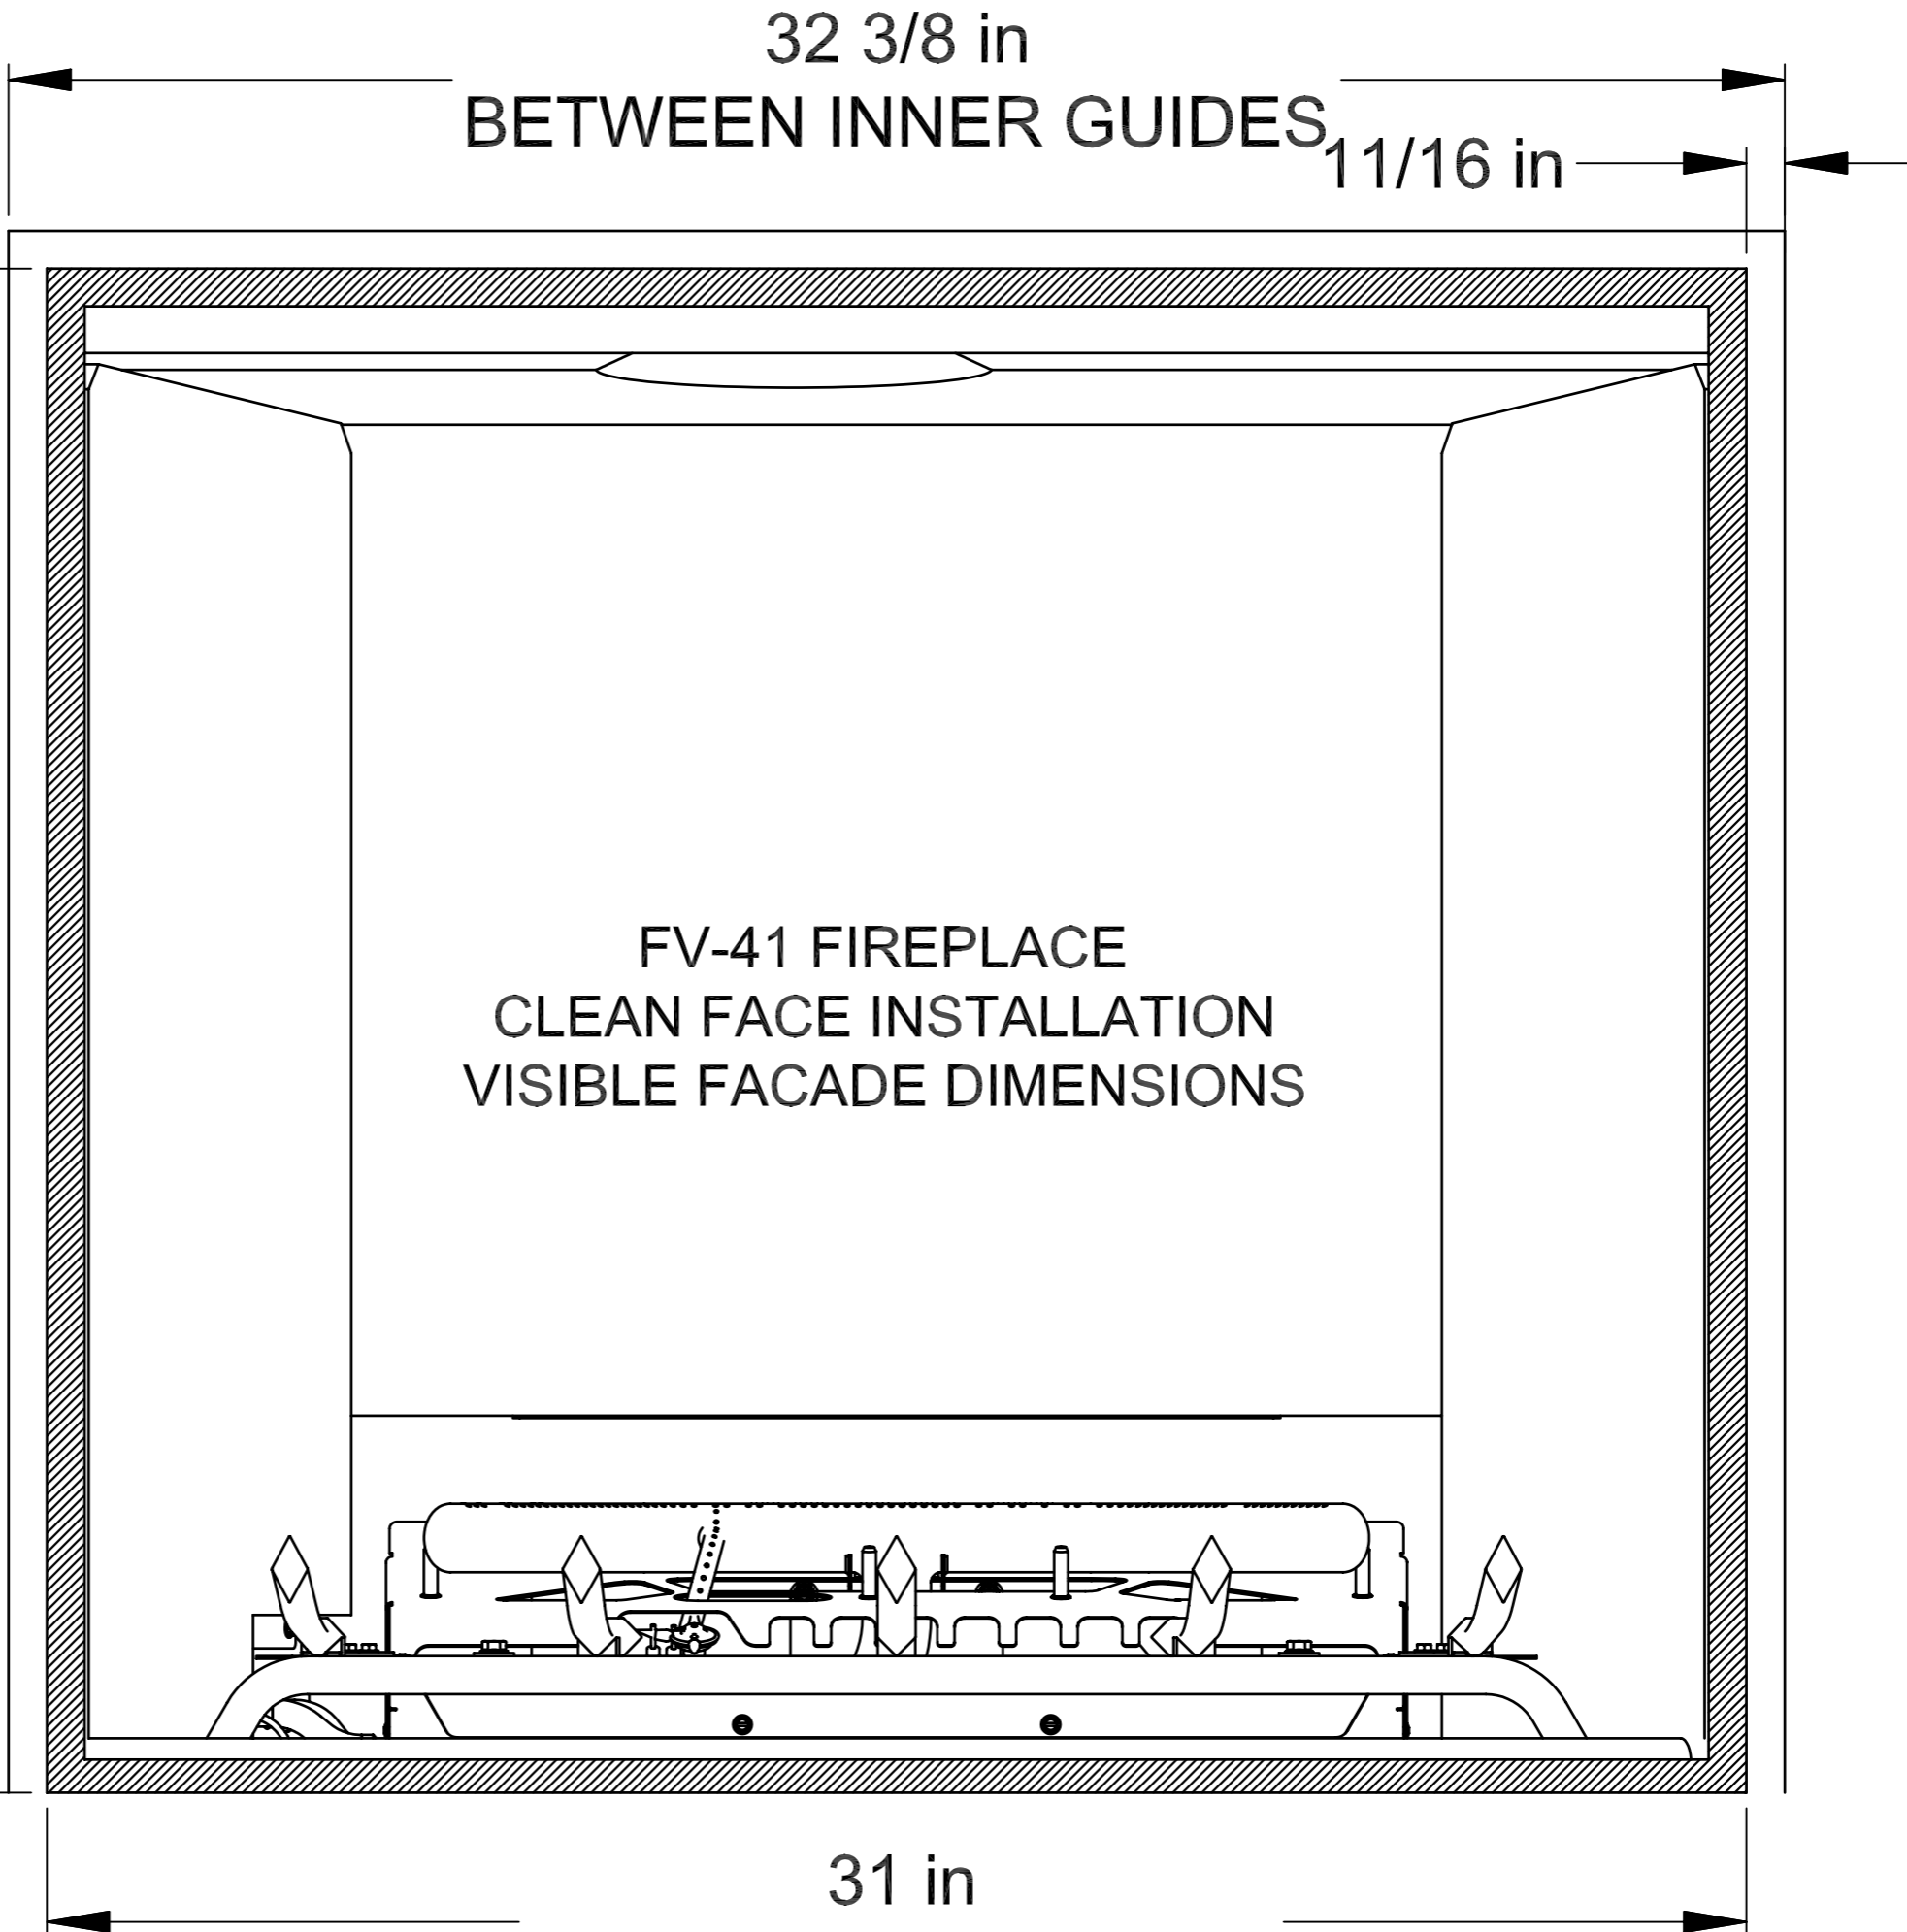

28 1/2 in  
BETWEEN INNER GUIDES

27 13/16 in  
VISIBLE GLASS FRAME HEIGHT

32 3/8 in  
BETWEEN INNER GUIDES

1 1/16 in

FV-41 FIREPLACE  
CLEAN FACE INSTALLATION  
VISIBLE FACADE DIMENSIONS

31 in  
GLASS FRAME WIDTH