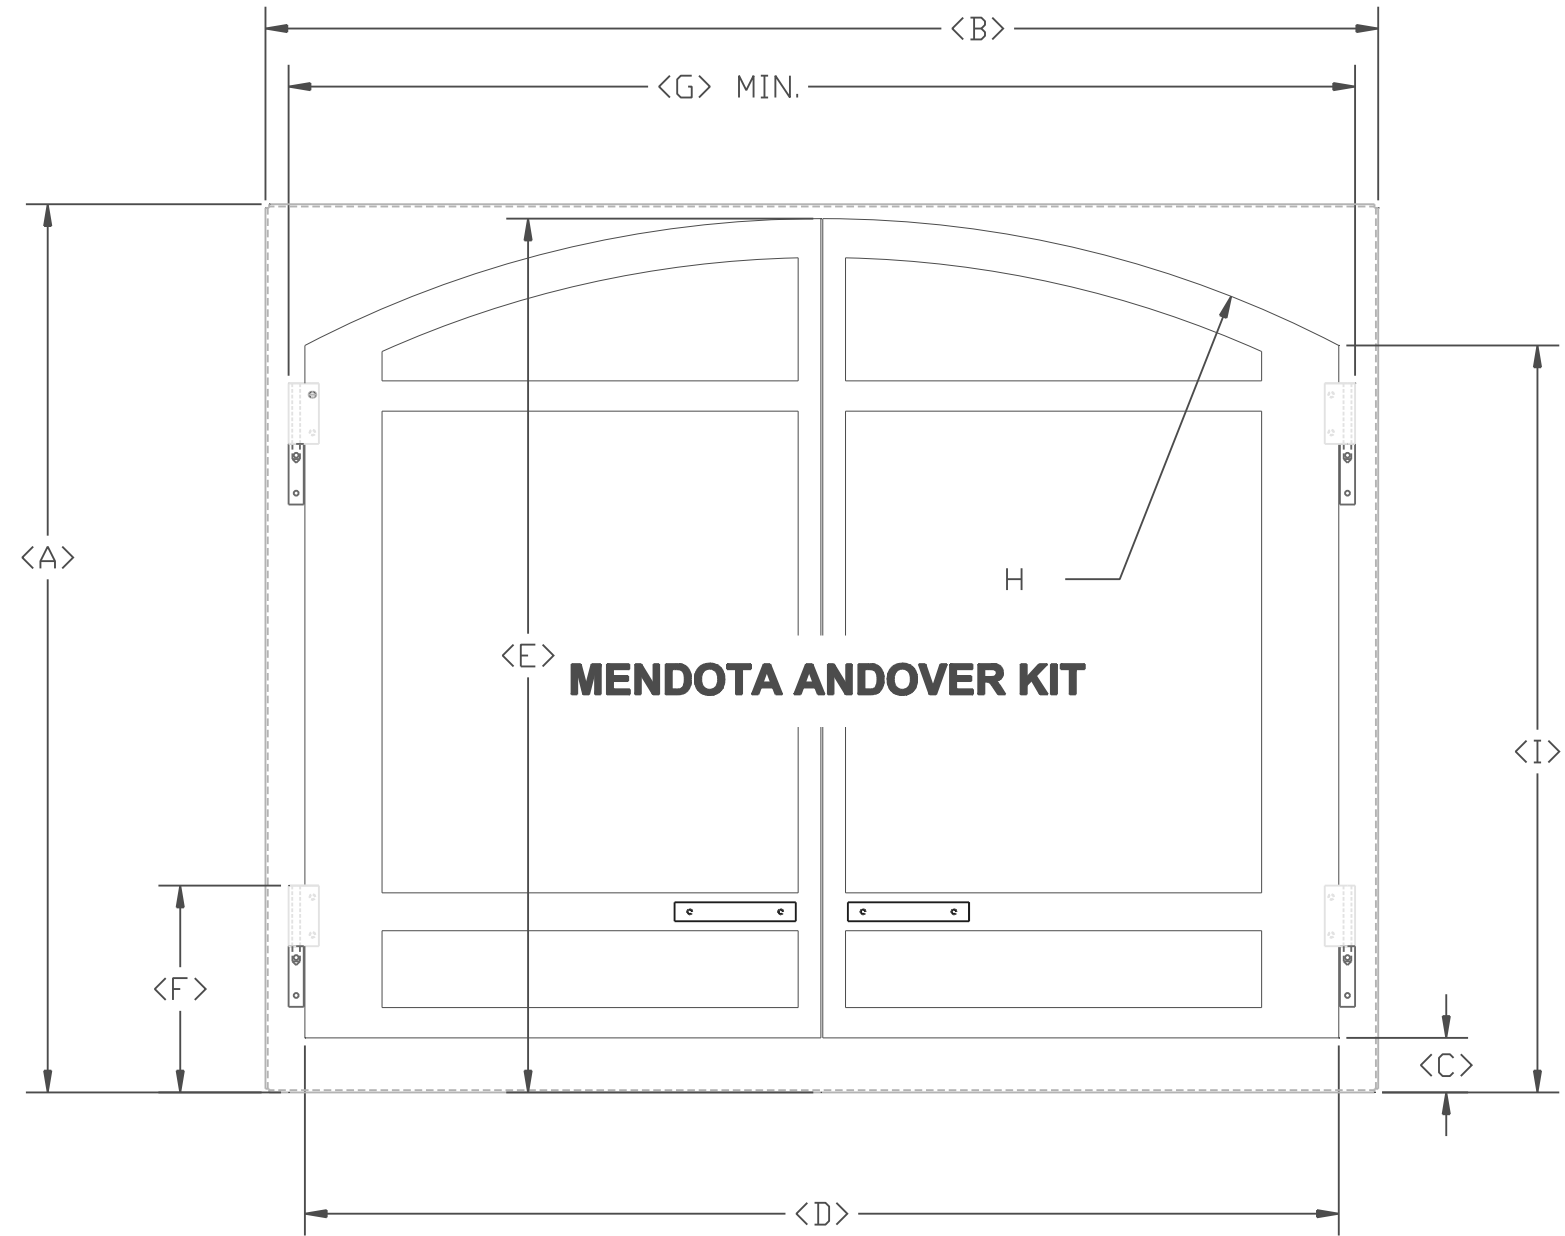

# MENDOTA

**MENDOTA ANDOVER DOOR KIT DIMESIONS BY MODEL #**

MODEL #	A	B	C	D	E	F	G	H	I
DXV-35	29-5/16"	36-11/16"	1-13/16"	34-1/8"	28-13/16'	6-13/16"	35-3/16"	36-7/8"	24-5/8"
DXV-45	36-7/8"	40-3/4"	3/8"	37-15/16"	36-1/8"	6-13/16"	39"	45-1/16"	31-5/8"
DXV-60	38-9/16"	46-3/4"	11/16"	44-1/4"	38-1/16"	6-13/16"	45-5/16"	60-9/16"	33-15/16"
DXV-42	31-5/8"	40-3/4"	1-13/16"	37-15/16"	31"	6-13/16"	39"	45-1/16"	26-13/16"
D-40	VARIABLES	VARIABLES	5/8"	37-15/16"	26-13/16"	6-13/16"	39"	45-1/16"	22-5/8"
D-30	VARIABLES	VARIABLES	5/8"	32	21-9/16"	5-1/4"	33-1/16"	45-1/16"	18-5/8"