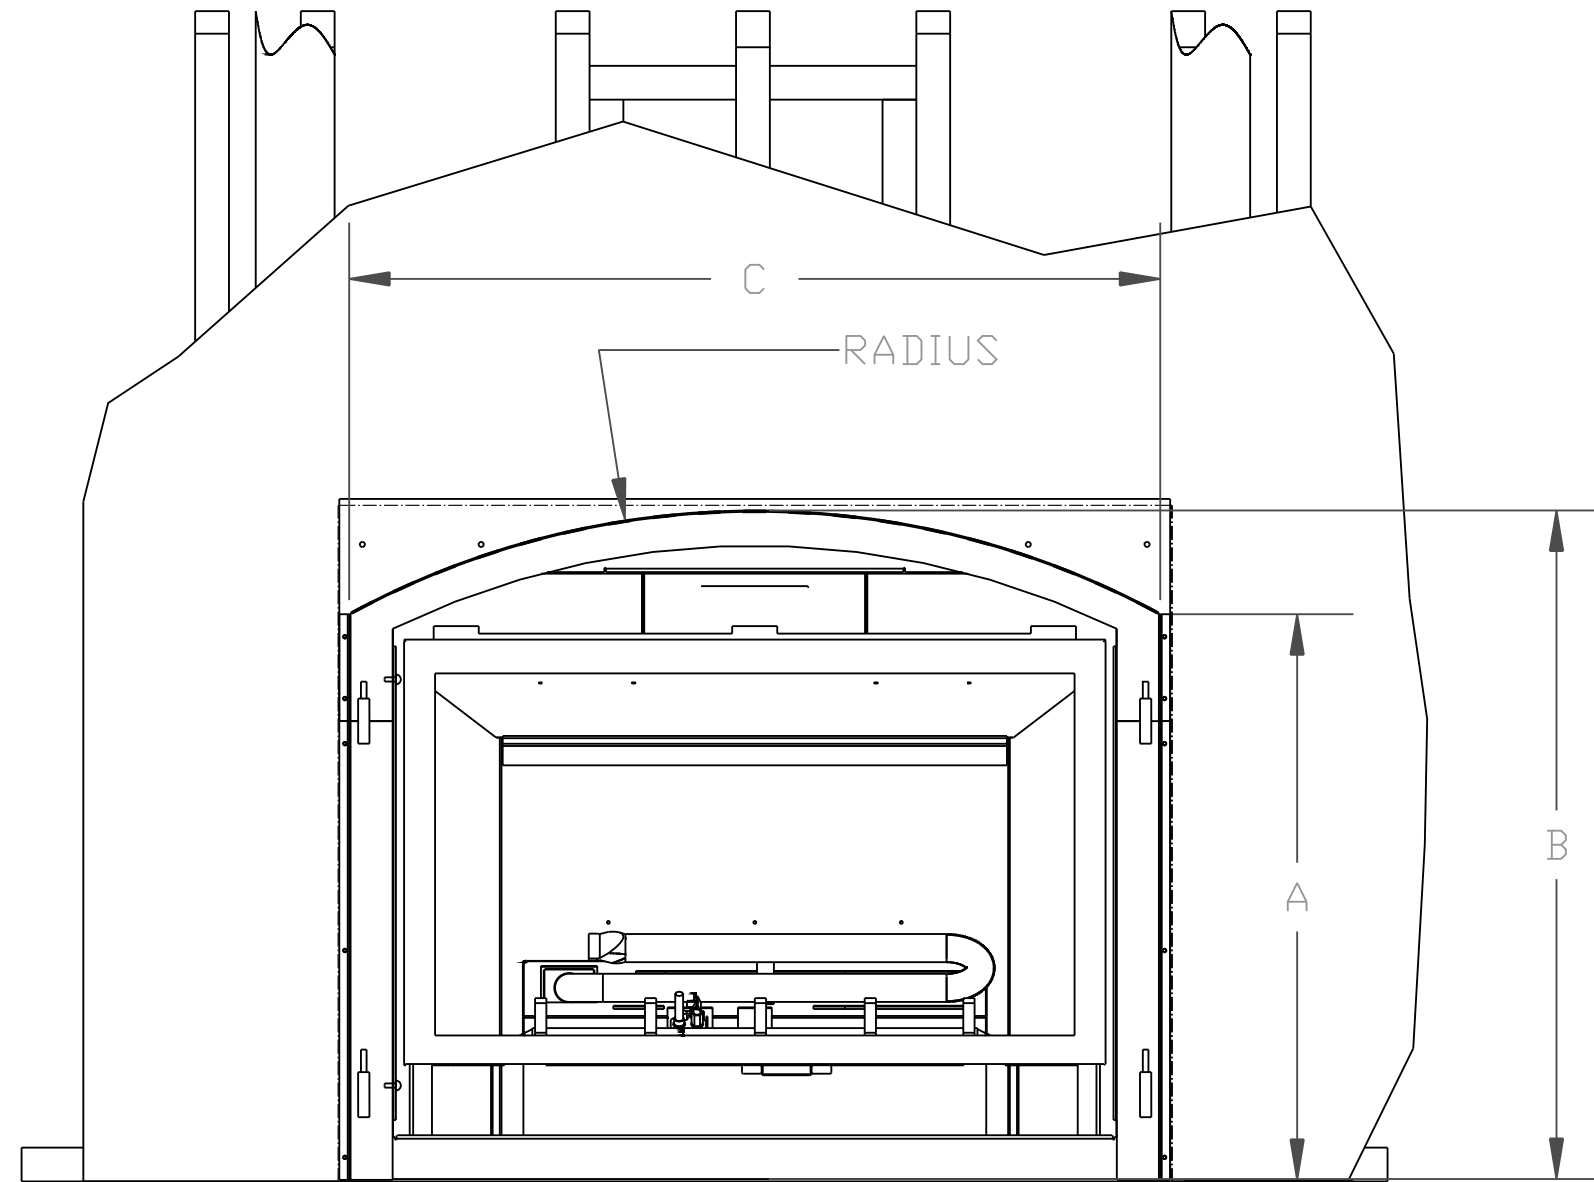

MENDOTA
 ANDOVER AND BENTLEY ACCENT TRIM
 PERIMETER TEMPLATE DIMENSIONS

MODEL	A	B	C	RADIUS
DXV-35	25-3/16	29-3/4	36-1/16	37-3/4
DXV-45	31-5/8	36-3/16	39-3/4	46
DXV-60	34-7/16	39-1/16	46-1/4	60-1/2