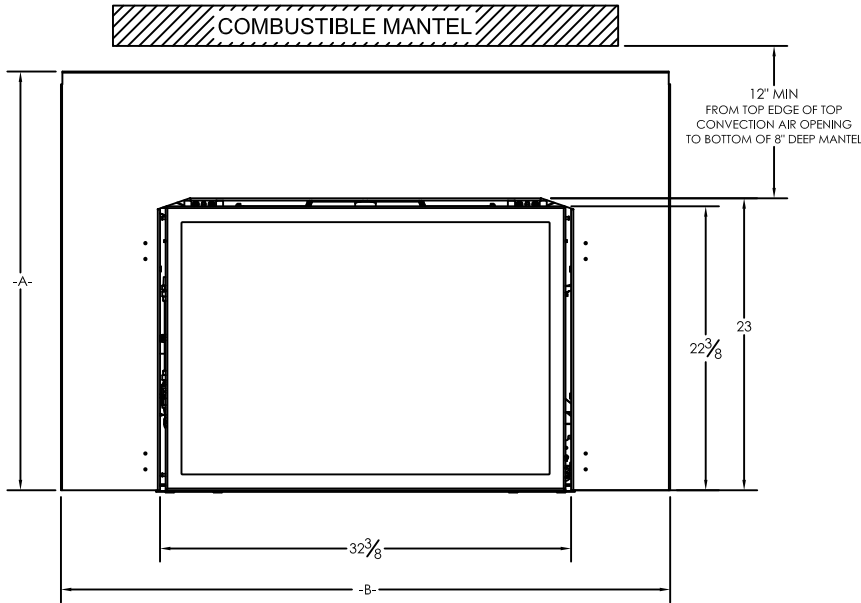

# FV44 DECOR INSERT

HEARTH PROTECTION PAD REQUIRED IF NOT ELEVATED.  
FOR EVERY 1-INCH THE UNIT IS ELEVATED, HEARTH PROTECTION PAD DEPTH MAY BE REDUCED BY 2". IF ELEVATED 6" OR MORE, NO HEARTH PROTECTION PAD IS REQUIRED.