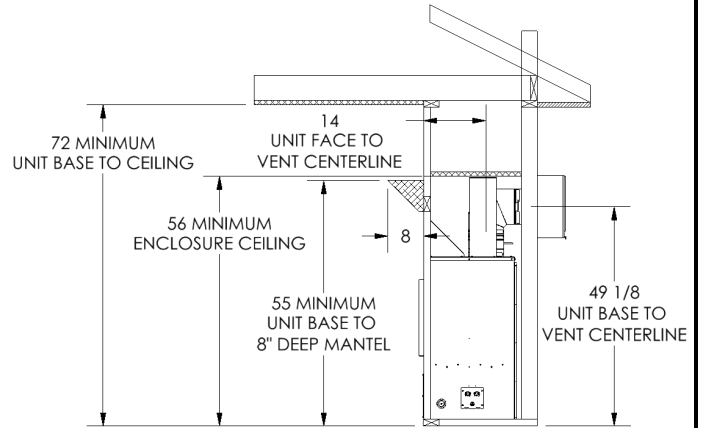

# FULLVIEW DECOR/TIMBERLINE LINEAR ML72 SPECIFICATIONS

**WARNING: VENT IS NOT CENTERED ON THE UNIT!**

## MINIMUM REQUIRED DIMENSIONS (DIMENSIONS ARE IN INCHES)

ENCLOSURE FRAMING WIDTH	80
ENCLOSURE FRAMING DEPTH	22
ENCLOSURE FRAMING HEIGHT	55
ENCLOSURE CEILING HEIGHT	56
FINISHING MATERIAL THICKNESS	1
UNIT BASE TO ROOM CEILING	72
UNIT BASE TO SIDE WALL	16
UNIT BASE TO 8" MANTEL	55