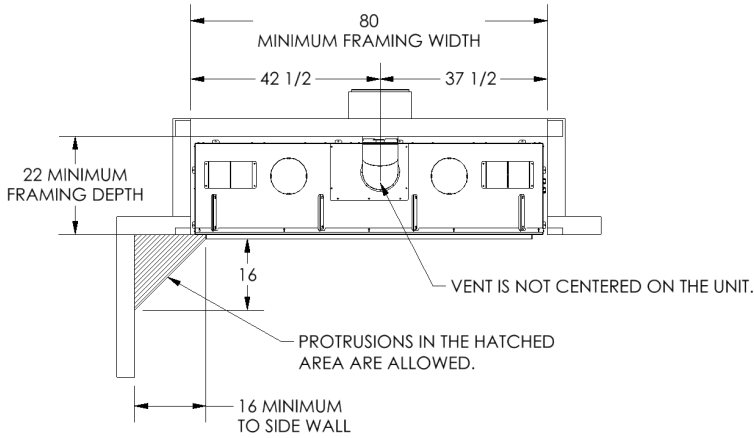

# FULLVIEW DECOR/TIMBERLINE LINEAR ML72 SPECIFICATIONS

**WARNING: VENT IS NOT CENTERED ON THE UNIT!**

## MINIMUM REQUIRED DIMENSIONS (DIMENSIONS ARE IN INCHES)

ENCLOSURE FRAMING WIDTH	80
ENCLOSURE FRAMING DEPTH	22
ENCLOSURE FRAMING HEIGHT	55
ENCLOSURE CEILING HEIGHT	56
FINISHING MATERIAL THICKNESS	1
UNIT BASE TO ROOM CEILING	72
UNIT BASE TO SIDE WALL	16
UNIT BASE TO 8" MANTEL	55