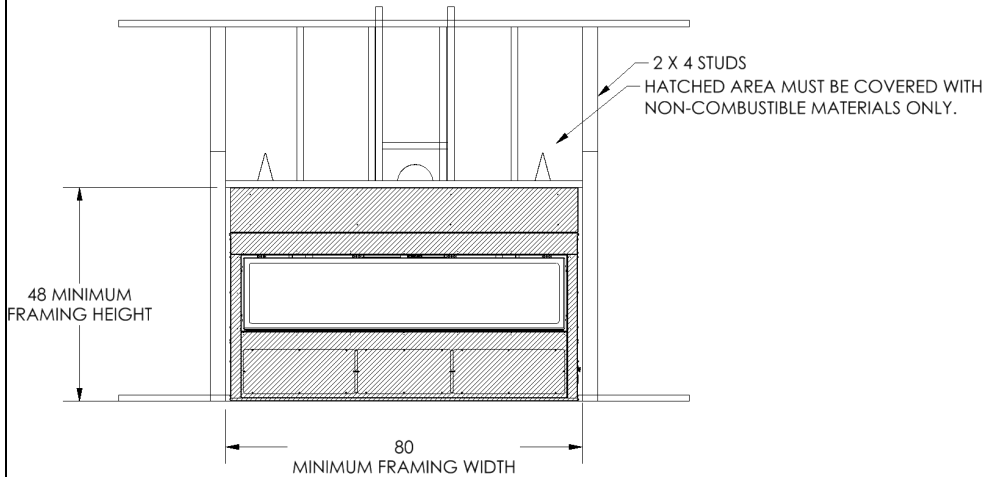

# FULLVIEW DECOR/TIMBERLINE LINEAR ML72 SPECIFICATIONS

**WARNING: VENT IS NOT CENTERED ON THE UNIT!**

## MINIMUM REQUIRED DIMENSIONS (DIMENSIONS ARE IN INCHES)

ENCLOSURE FRAMING WIDTH	80
ENCLOSURE FRAMING DEPTH	22
ENCLOSURE FRAMING HEIGHT	55
ENCLOSURE CEILING HEIGHT	56
FINISHING MATERIAL THICKNESS	1
UNIT BASE TO ROOM CEILING	72
UNIT BASE TO SIDE WALL	16
UNIT BASE TO 8" MANTEL	55