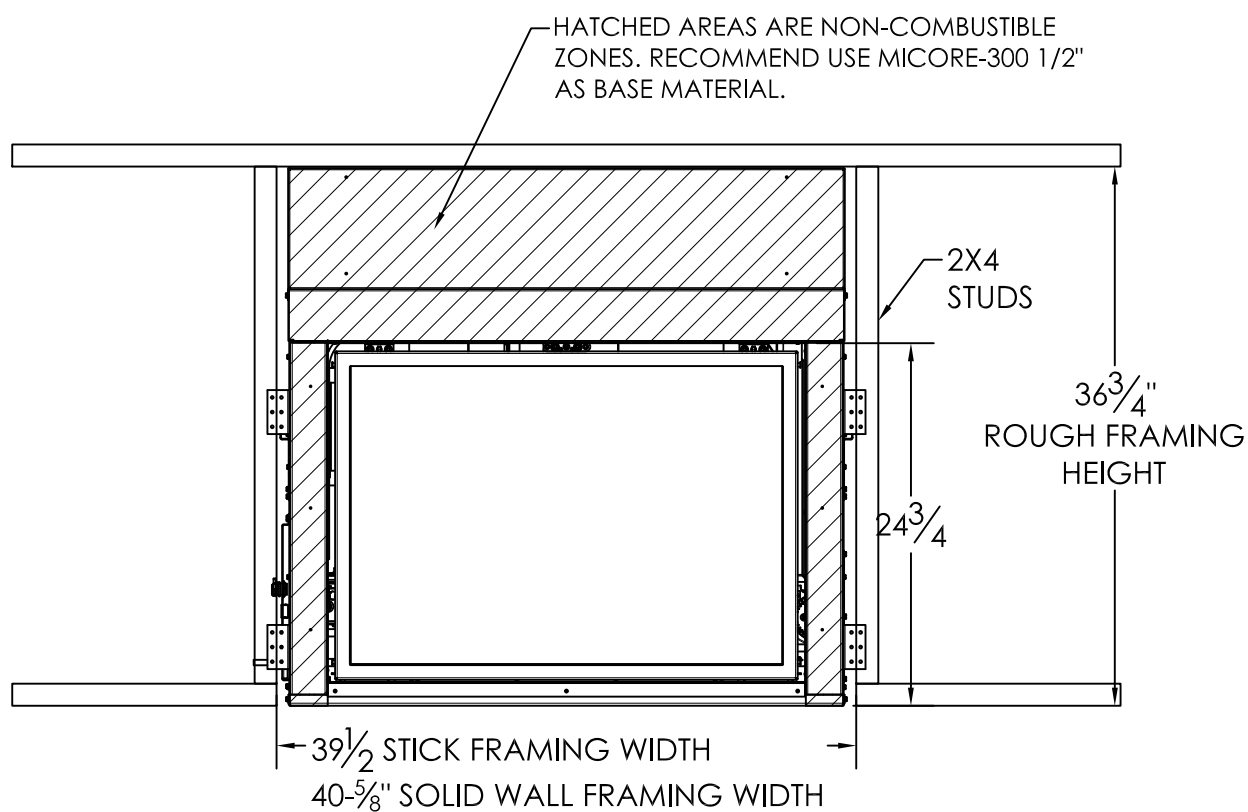

# MODEL FV34 DECOR

	39-1/2" STICK FRAMING or 40-5/8" SOLID WALL FRAMING
ROUGH FRAMING WIDTH	39-1/2" STICK FRAMING or 40-5/8" SOLID WALL FRAMING
ROUGH FRAMING HEIGHT	36-3/4"
ROUGH FRAMING DEPTH	14-5/8"
MINIMUM FINISHING MATERIALS TOTAL THICKNESS	1"
UNIT BASE TO ROOM CEILING MINIMUM DISTANCE	72"
MINIMUM DISTANCE TO 8" MANTEL ABOVE UNIT BASE	36-3/4"
Column 1	Column 2
MINIMUM REQUIRED DIMENSIONS	