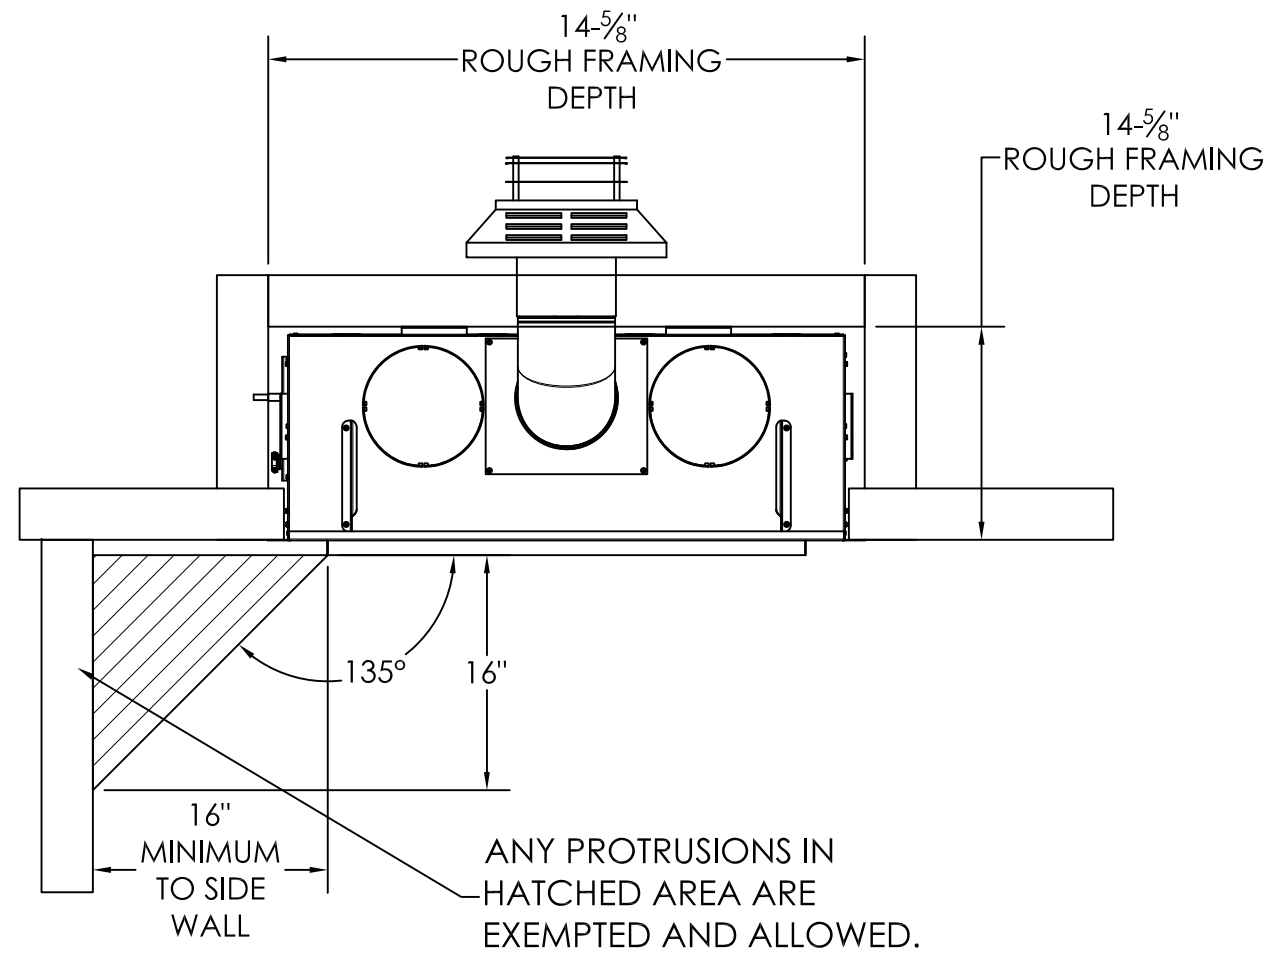

# MODEL FV34 DECOR

	39-1/2" STICK FRAMING or 40-5/8" SOLID WALL FRAMING
ROUGH FRAMING WIDTH	39-1/2" STICK FRAMING or 40-5/8" SOLID WALL FRAMING
ROUGH FRAMING HEIGHT	36-3/4"
ROUGH FRAMING DEPTH	14-5/8"
MINIMUM FINISHING MATERIALS TOTAL THICKNESS	1"
UNIT BASE TO ROOM CEILING MINIMUM DISTANCE	72"
MINIMUM DISTANCE TO 8" MANTEL ABOVE UNIT BASE	36-3/4"
Column 1	Column 2
MINIMUM REQUIRED DIMENSIONS	