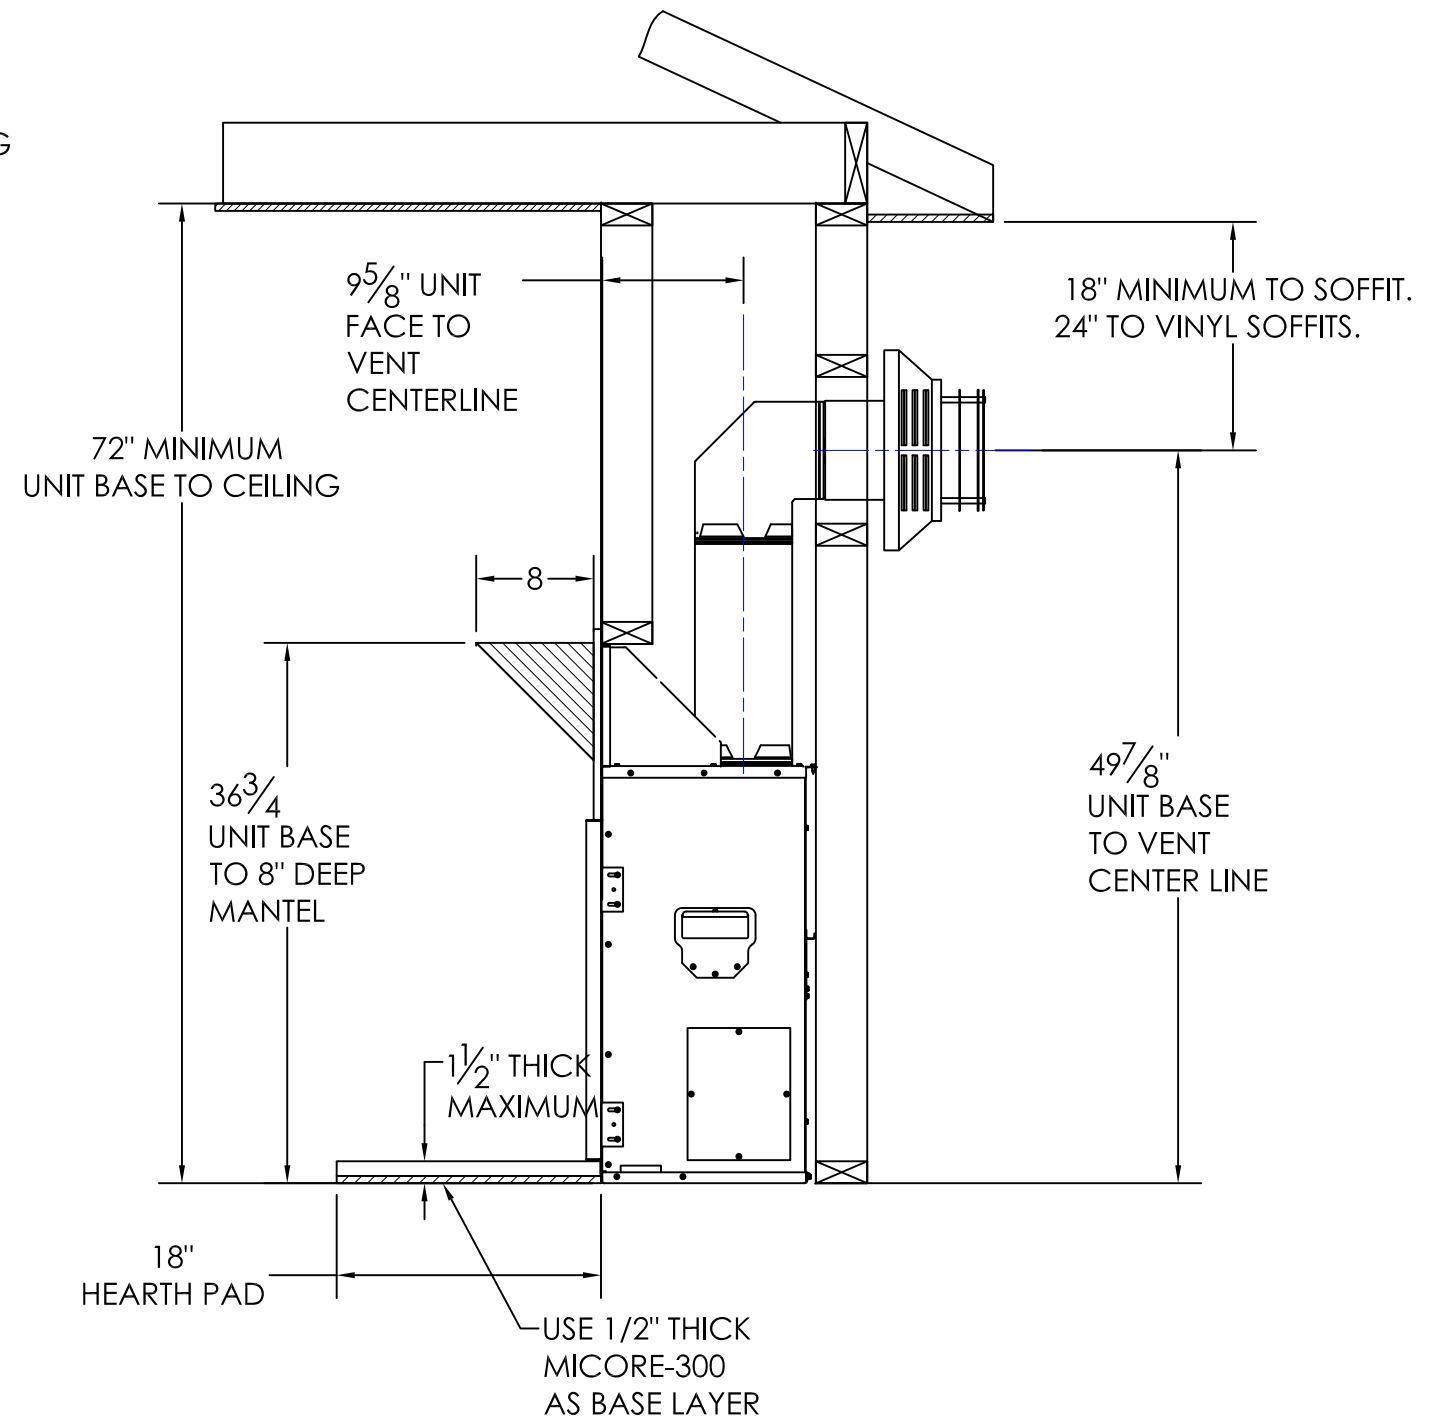

# MODEL FV34 DECOR

	39-1/2" STICK FRAMING or 40-5/8" SOLID WALL FRAMING
ROUGH FRAMING WIDTH	39-1/2" STICK FRAMING or 40-5/8" SOLID WALL FRAMING
ROUGH FRAMING HEIGHT	36-3/4"
ROUGH FRAMING DEPTH	14-5/8"
MINIMUM FINISHING MATERIALS TOTAL THICKNESS	1"
UNIT BASE TO ROOM CEILING MINIMUM DISTANCE	72"
MINIMUM DISTANCE TO 8" MANTEL ABOVE UNIT BASE	36-3/4"
Column 1	Column 2
MINIMUM REQUIRED DIMENSIONS	