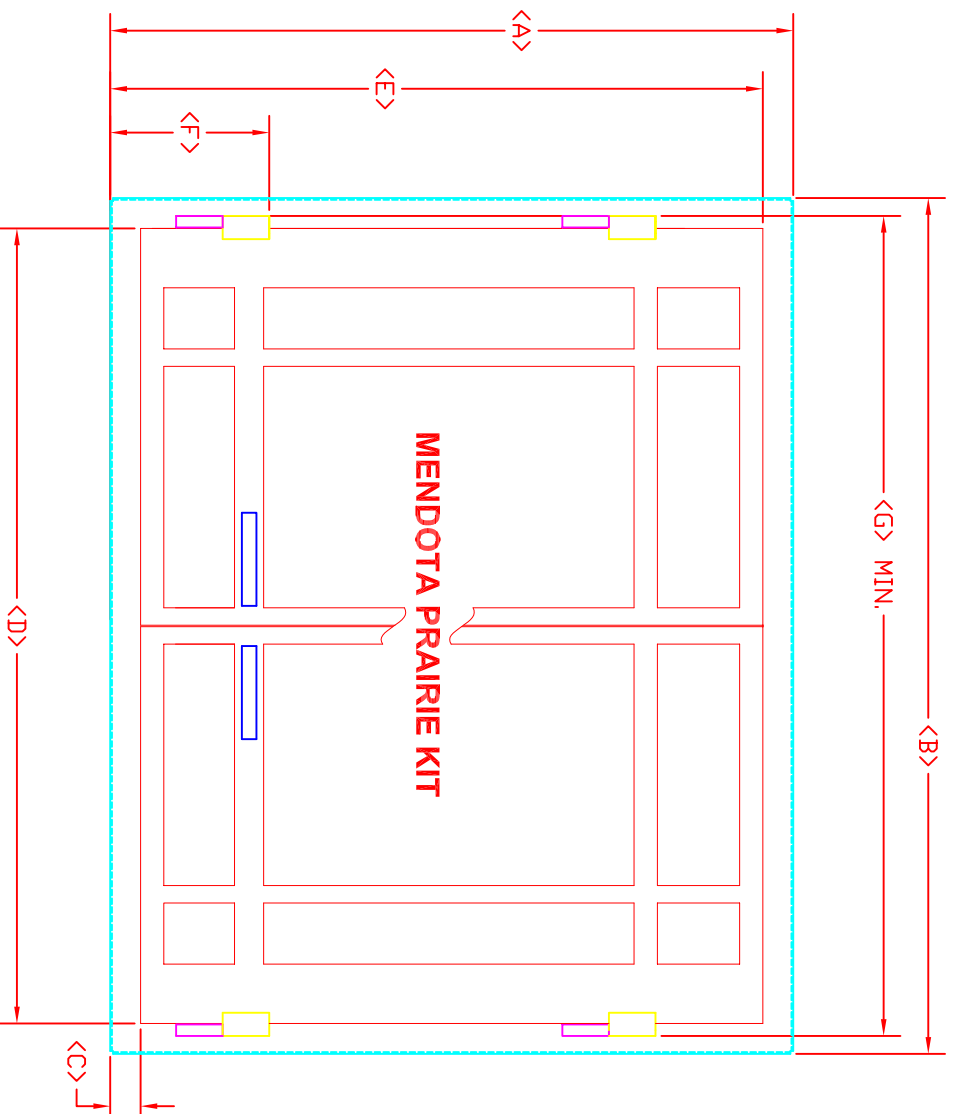

MENDOTA

MENDOTA PRAIRIE DOOR KIT DIMENSIONS BY MODEL #

MODEL #	A	B	C	D	E	F	G
DXV-35	29-5/16"	36-11/16"	1-5/16"	34-1/8"	28"	6-13/16"	35-3/16"
DXV-45	36-7/8"	40-3/4"	3/8"	37-15/16"	34-5/16"	6-13/16"	39"
DXV-60	38-9/16"	46-3/4"	11/16"	44-1/4"	38-1/8"	6-13/16"	45-5/16"
DXV-42	31-5/8"	40-3/4"	1-7/16"	37-15/16"	30-3/16"	6-13/16"	39"
D-40	VARIES	VARIES	7/16"	37-15/16"	26-1/16"	6-13/16"	39"
D-30	VARIES	VARIES	1/2"	32	21-9/16"	5-1/4"	33-1/16"