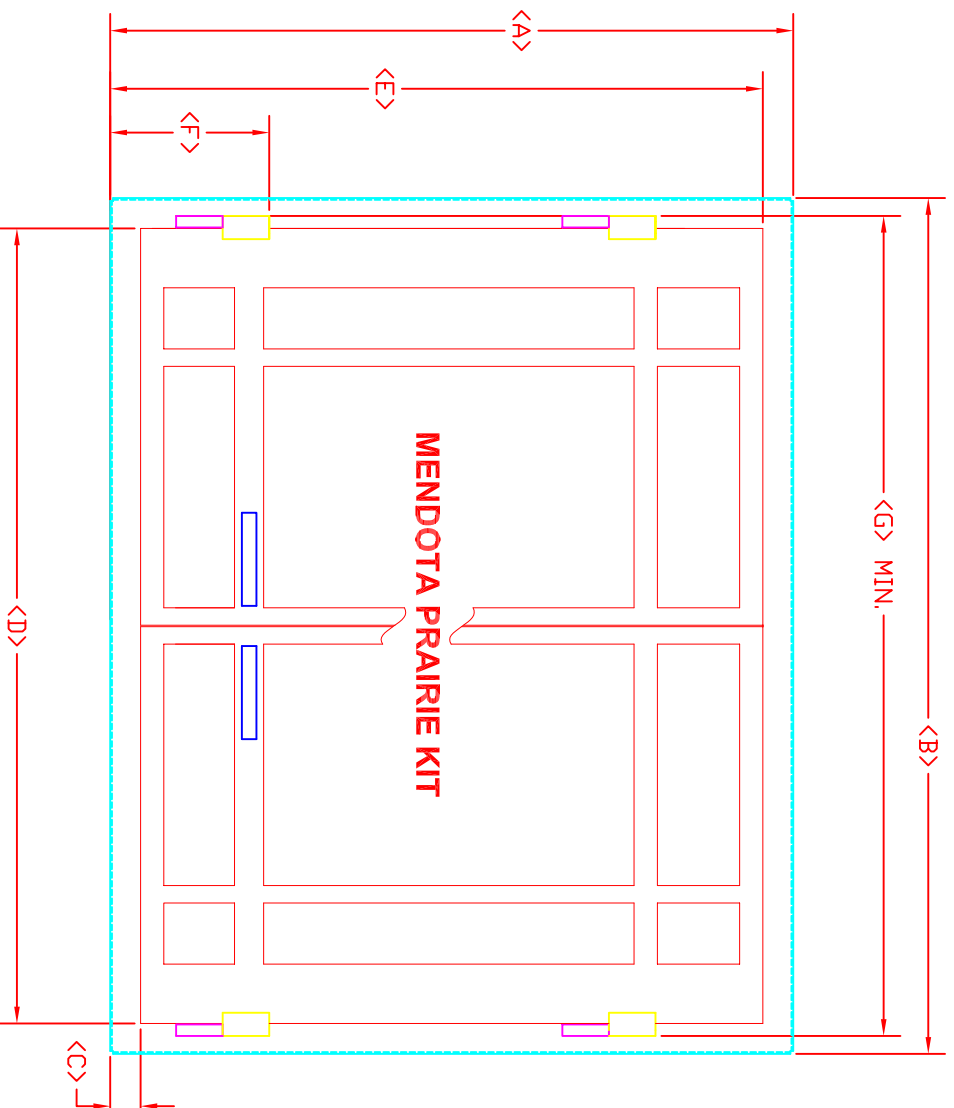

MENDOTA

MENDOTA PRAIRIE DOOR KIT DIMENSIONS BY MODEL #

MODEL #	A	B	C	D	E	F	G
DXV-35	29-5/16"	36-11/16"	1-5/16"	34-1/8"	28"	6-13/16"	35-3/16"
DXV-45	36-7/8"	40-3/4"	3/8"	37-15/16"	34-5/16"	6-13/16"	39"
DXV-60	38-9/16"	46-3/4"	11/16"	44-1/4"	38-1/8"	6-13/16"	45-5/16"
DXV-42	31-5/8"	40-3/4"	1-7/16"	37-15/16"	30-3/16"	6-13/16"	39"
D-40	VARIES	VARIES	7/16"	37-15/16"	26-1/16"	6-13/16"	39"
D-30	VARIES	VARIES	1/2"	32	21-9/16"	5-1/4"	33-1/16"