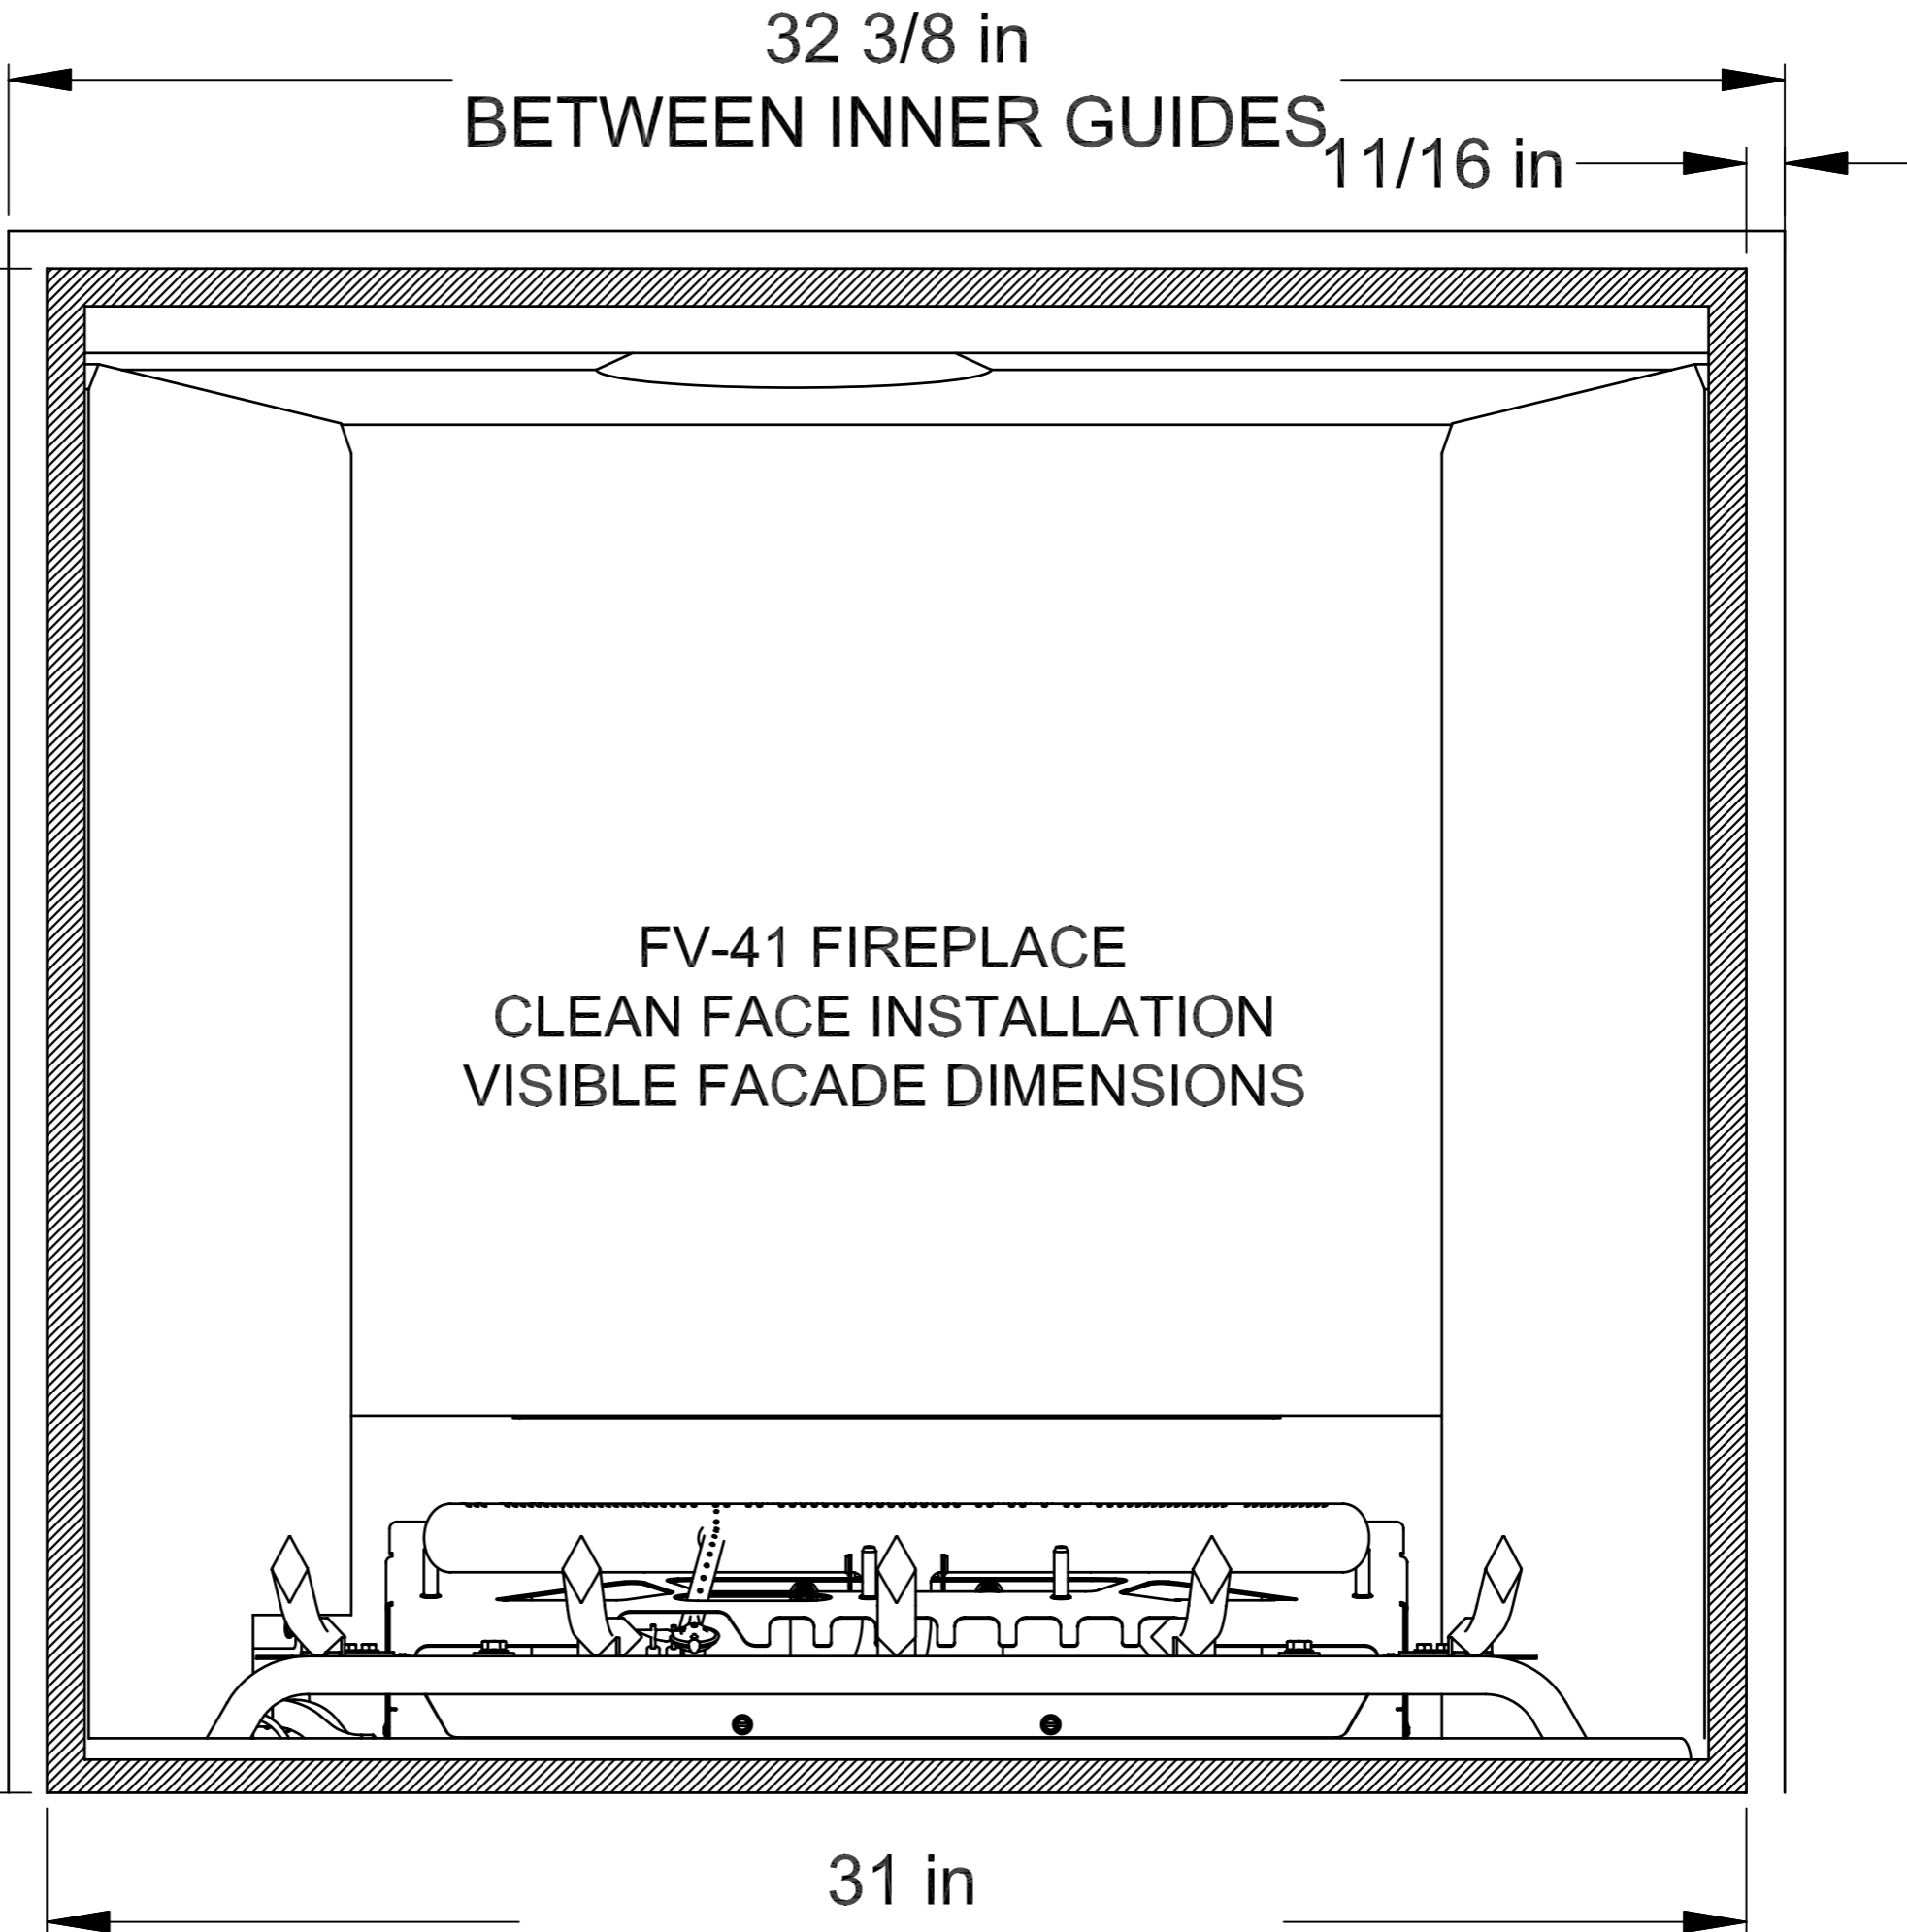

28 1/2 in
BETWEEN INNER GUIDES

27 13/16 in
VISIBLE GLASS FRAME HEIGHT

32 3/8 in
BETWEEN INNER GUIDES

1 1/16 in

FV-41 FIREPLACE
CLEAN FACE INSTALLATION
VISIBLE FACADE DIMENSIONS

31 in
GLASS FRAME WIDTH