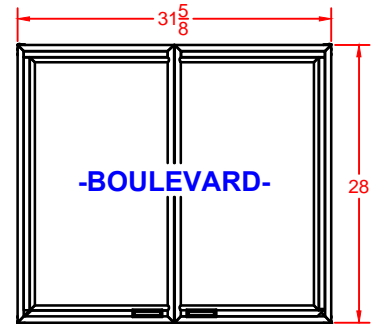

FV41 CLEAN FULLVIEW INSTALLATION OVERALL DIMENSIONS

FV-41 DECORATIVE FRONTS -OVERALL DIMENSIONS-

1/16 GAP BETWEEN DOORS