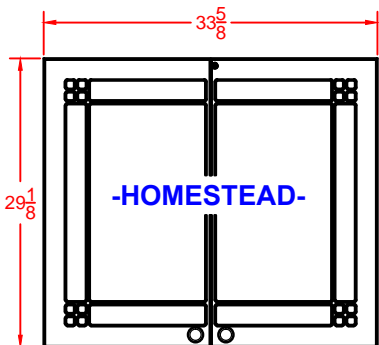

FV41 CLEAN FULLVIEW INSTALLATION OVERALL DIMENSIONS

FV-41 DECORATIVE FRONTS -OVERALL DIMENSIONS-

1/16 GAP BETWEEN DOORS