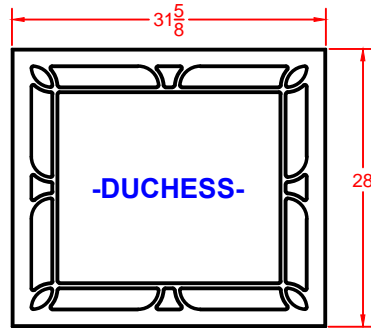

FV41 CLEAN FULLVIEW INSTALLATION OVERALL DIMENSIONS

FV-41 DECORATIVE FRONTS -OVERALL DIMENSIONS-

1/16 GAP BETWEEN DOORS