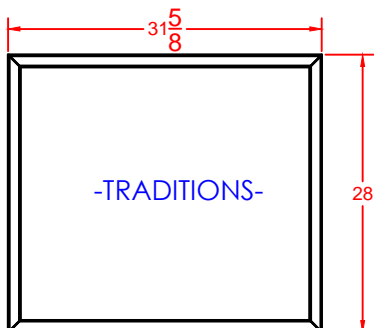

FV41 CLEAN FULLVIEW INSTALLATION OVERALL DIMENSIONS

FV-41 DECORATIVE FRONTS -OVERALL DIMENSIONS-

1/16 GAP BETWEEN DOORS