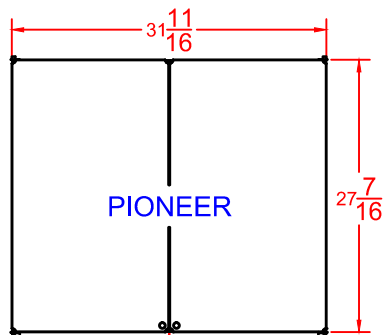

FV41 CLEAN FULLVIEW INSTALLATION OVERALL DIMENSIONS

FV-41 DECORATIVE FRONTS -OVERALL DIMENSIONS-

1/16 GAP BETWEEN DOORS