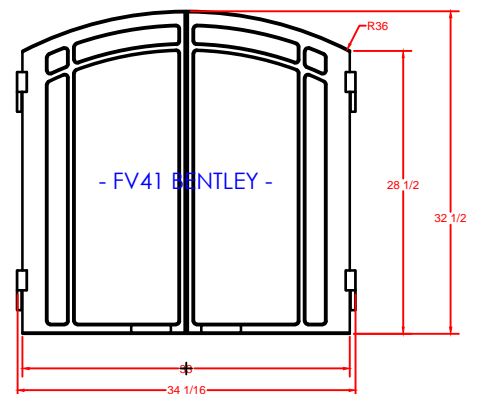

FV41 CLEAN FULLVIEW INSTALLATION OVERALL DIMENSIONS

FV-41 DECORATIVE FRONTS -OVERALL DIMENSIONS-

1/16 GAP BETWEEN DOORS