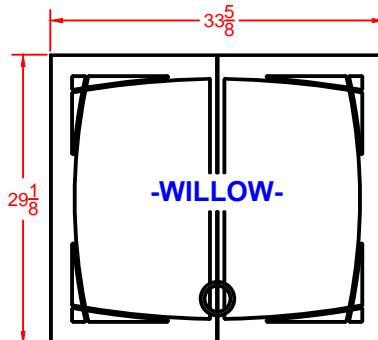

FV41 CLEAN FULLVIEW INSTALLATION OVERALL DIMENSIONS

FV-41 DECORATIVE FRONTS -OVERALL DIMENSIONS-

1/16 GAP BETWEEN DOORS