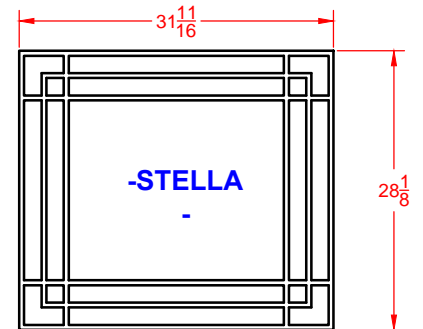

FV41 CLEAN FULLVIEW INSTALLATION OVERALL DIMENSIONS

FV-41 DECORATIVE FRONTS -OVERALL DIMENSIONS-

1/16 GAP BETWEEN DOORS