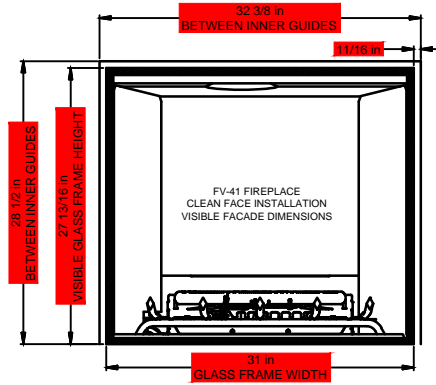

FV41 CLEAN FULLVIEW INSTALLATION OVERALL DIMENSIONS

FV-41 DECORATIVE FRONTS -OVERALL DIMENSIONS-

1/16 GAP BETWEEN DOORS