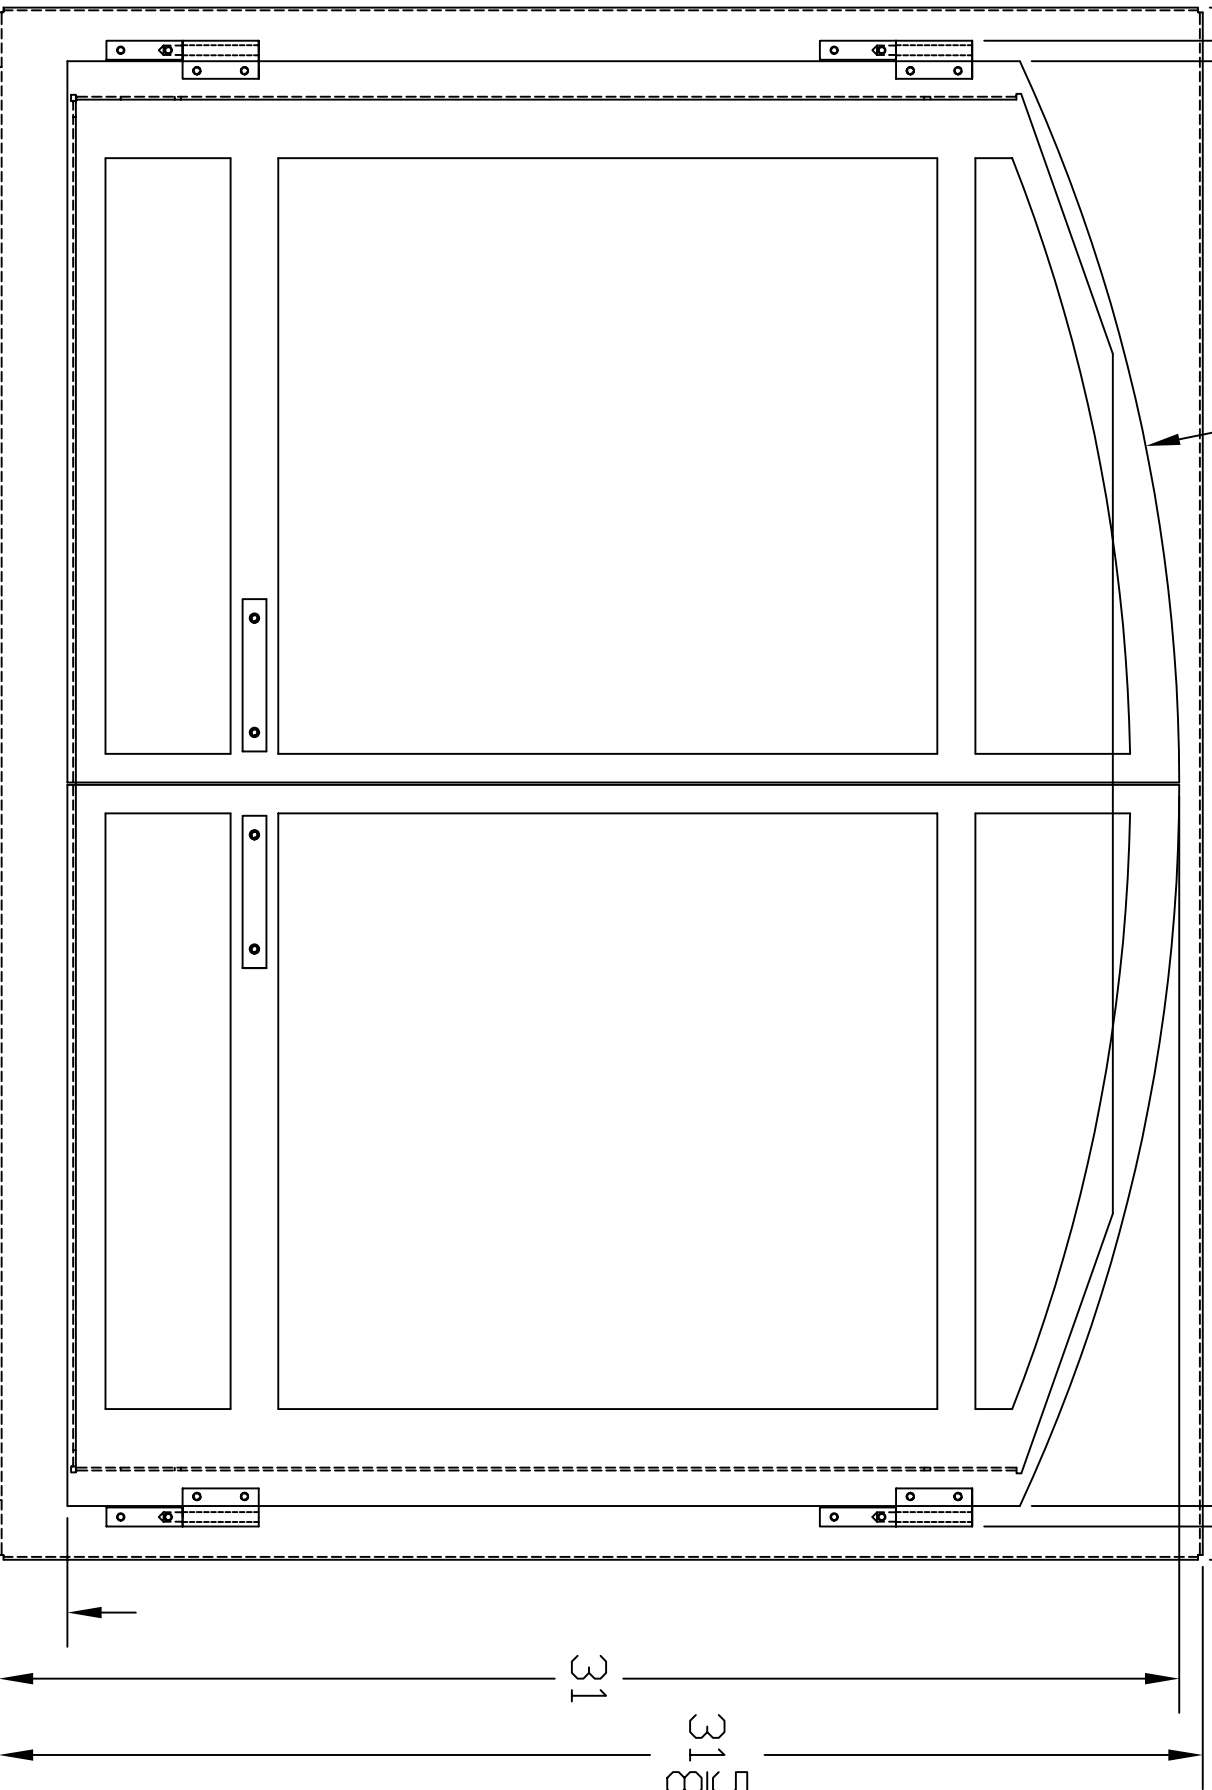

3/8

3/8

DXV-42 FIREPLACE FACEPLATE

R45.0754

40 3/4

39

37 15/16

DXV-42 ANDOVER FACEPLATE

1/2

9/16

DXV-42 ANDOVER DIMENSIONS