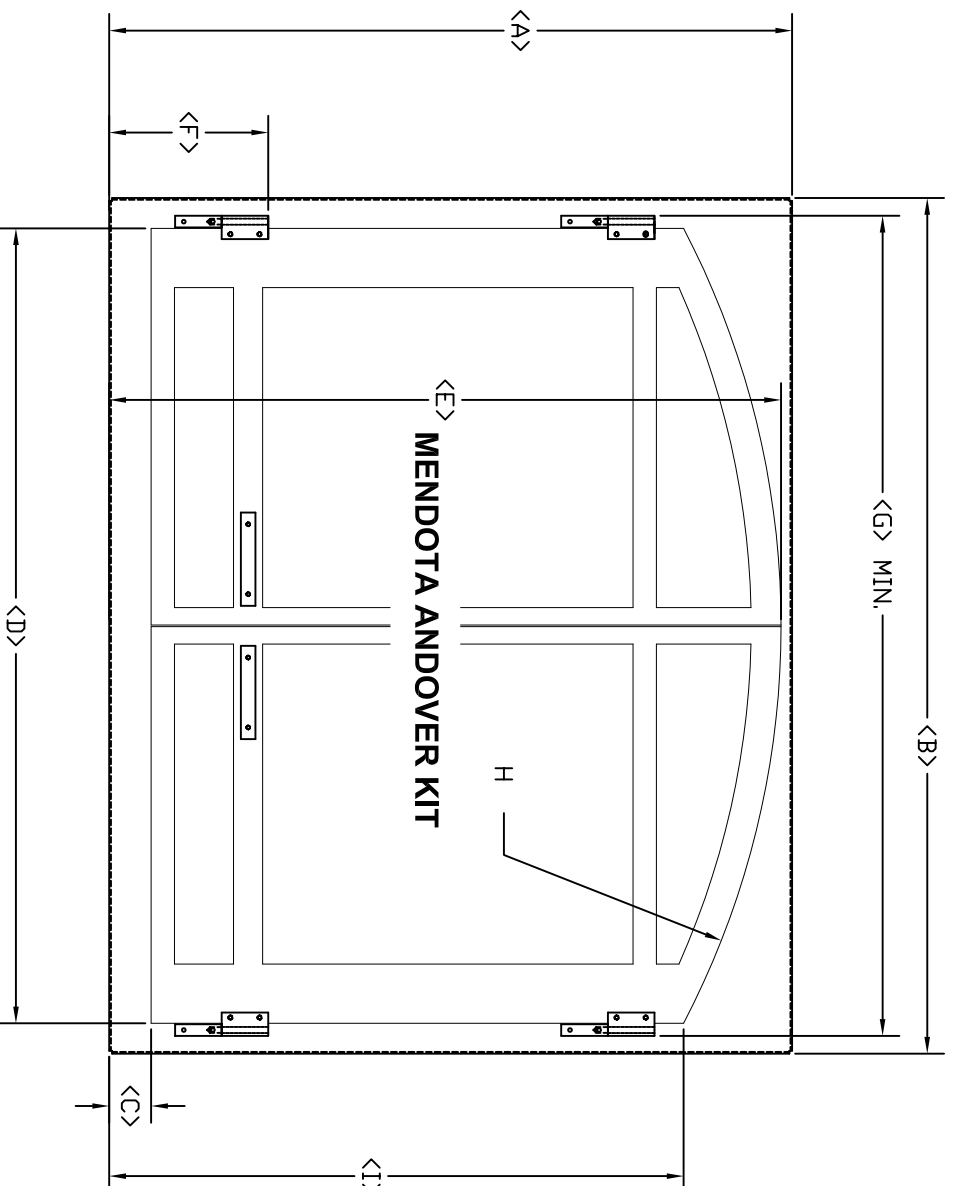

MENDOTA

MENDOTA ANDOVER DOOR KIT DIMENSIONS BY MODEL #

MODEL #	A	B	C	D	E	F	G	H	I
DXV-35	29-5/16"	36-11/16"	1-13/16"	34-1/8"	28-13/16"	6-13/16"	35-3/16"	36-7/8"	24-5/8"
DXV-45	36-7/8"	40-3/4"	3/8"	37-15/16"	36-1/8"	6-13/16"	39"	45-1/16"	31-5/8"
DXV-60	38-9/16"	46-3/4"	11/16"	44-1/4"	38-1/16"	6-13/16"	45-5/16"	60-9/16"	33-15/16"
DXV-42	31-5/8"	40-3/4"	1-13/16"	37-15/16"	31"	6-13/16"	39"	45-1/16"	26-13/16"
D-40	VARIES	VARIES	5/8"	37-15/16"	26-13/16"	6-13/16"	39"	45-1/16"	22-5/8"
D-30	VARIES	VARIES	5/8"	32	21-9/16"	5-1/4"	33-1/16"	45-1/16"	18-5/8"