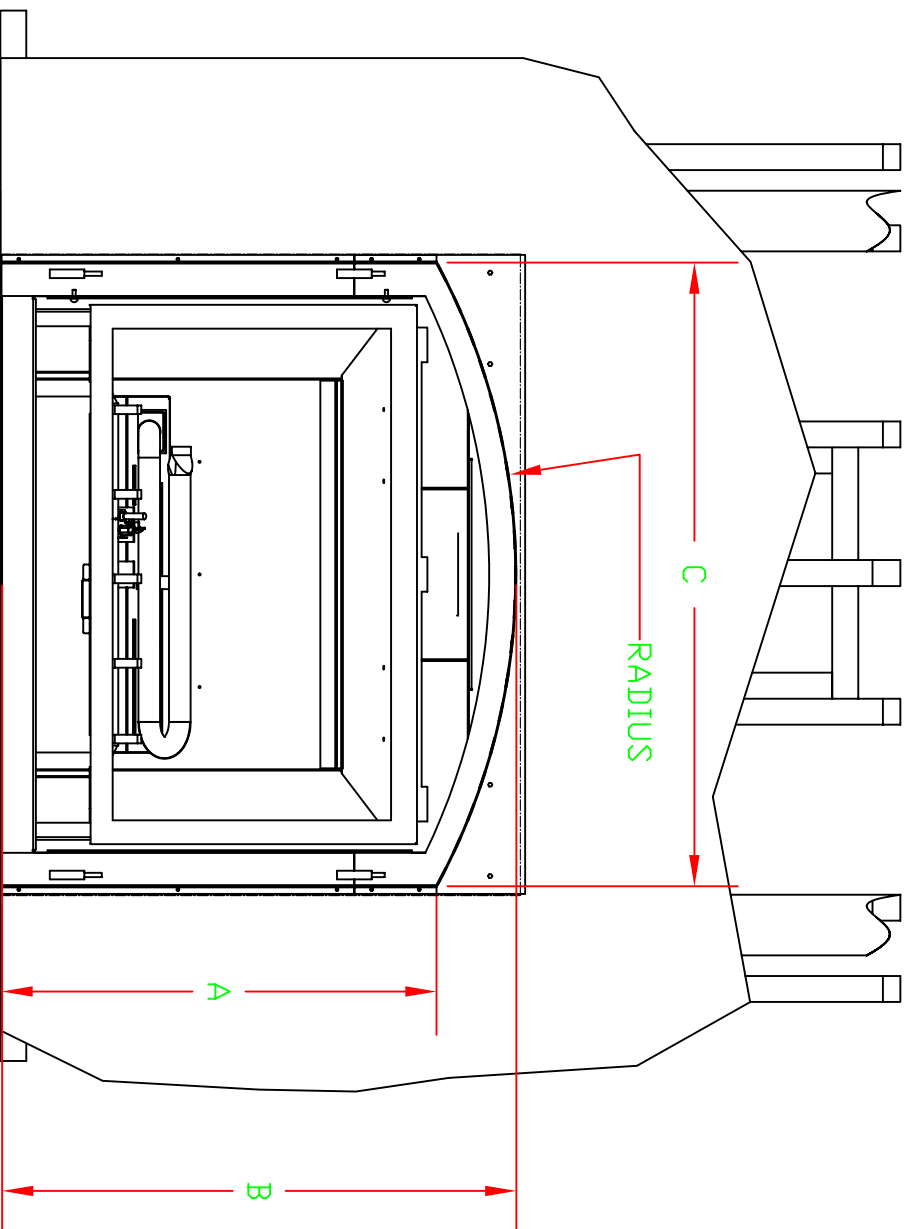

MEINDLIA
 ANDOVER AND BENTLEY ACCENT TRIM
 PERIMETER AND TEMPLATE DIMENSIONS

MODEL	A	B	C	RADIUS
DXV-35	25-3/16	29-3/4	36-1/16	37-3/4
DXV-45	31-10/16	36-3/16	39-3/4	46
DXV-60	34-7/16	39-1/16	46-1/4	60-1/2