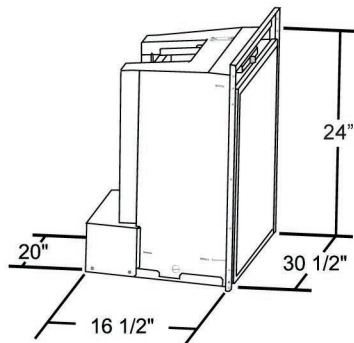

Patent Pending

<b>BTUH:</b>	35,000 TO 62,000
<b>Flue Requirements:</b>	7" min. dia., 20 ft. min. ht. (Chimney must meet national and local codes for gas fired, vented appliances)
<b>Pilot System:</b>	Remote Electronic Ignition
<b>Safety Controls:</b>	AGA/CGA Certified
<b>Safety Tested:</b>	Intertek to Decorative Gas Stds.
<b>Shipping Weight:</b>	95 lbs