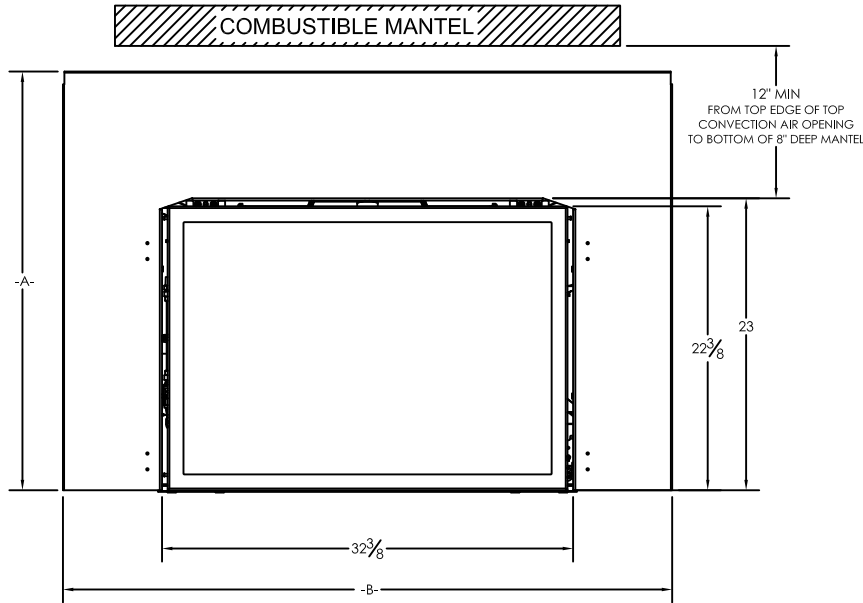

# FV44 DECOR INSERT

HEARTH PROTECTION PAD REQUIRED IF NOT ELEVATED.  
 FOR EVERY 1-INCH THE UNIT IS ELEVATED, HEARTH PROTECTION PAD DEPTH MAY BE REDUCED BY 2". IF ELEVATED 6" OR MORE, NO HEARTH PROTECTION PAD IS REQUIRED.